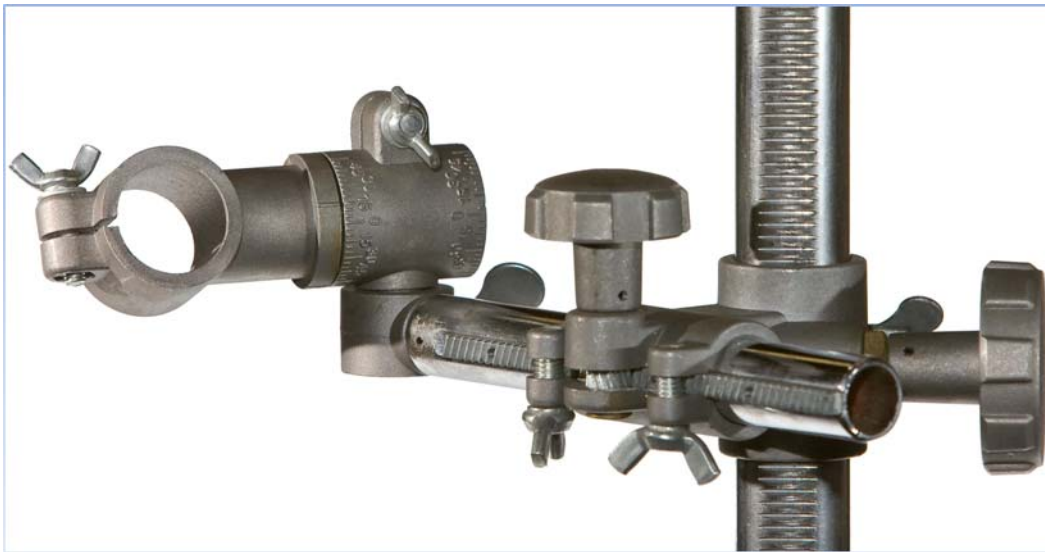

## Universal Torch Holder

- **Practical**
- **Functional**
- **Adaptable**
- **Economical**

t: 03 8516 2472

f: 03 9011 6203

e: [Sales@WeldingAutomation.com.au](mailto:Sales@WeldingAutomation.com.au)

w: [www.WeldingAutomation.com.au](http://www.WeldingAutomation.com.au)